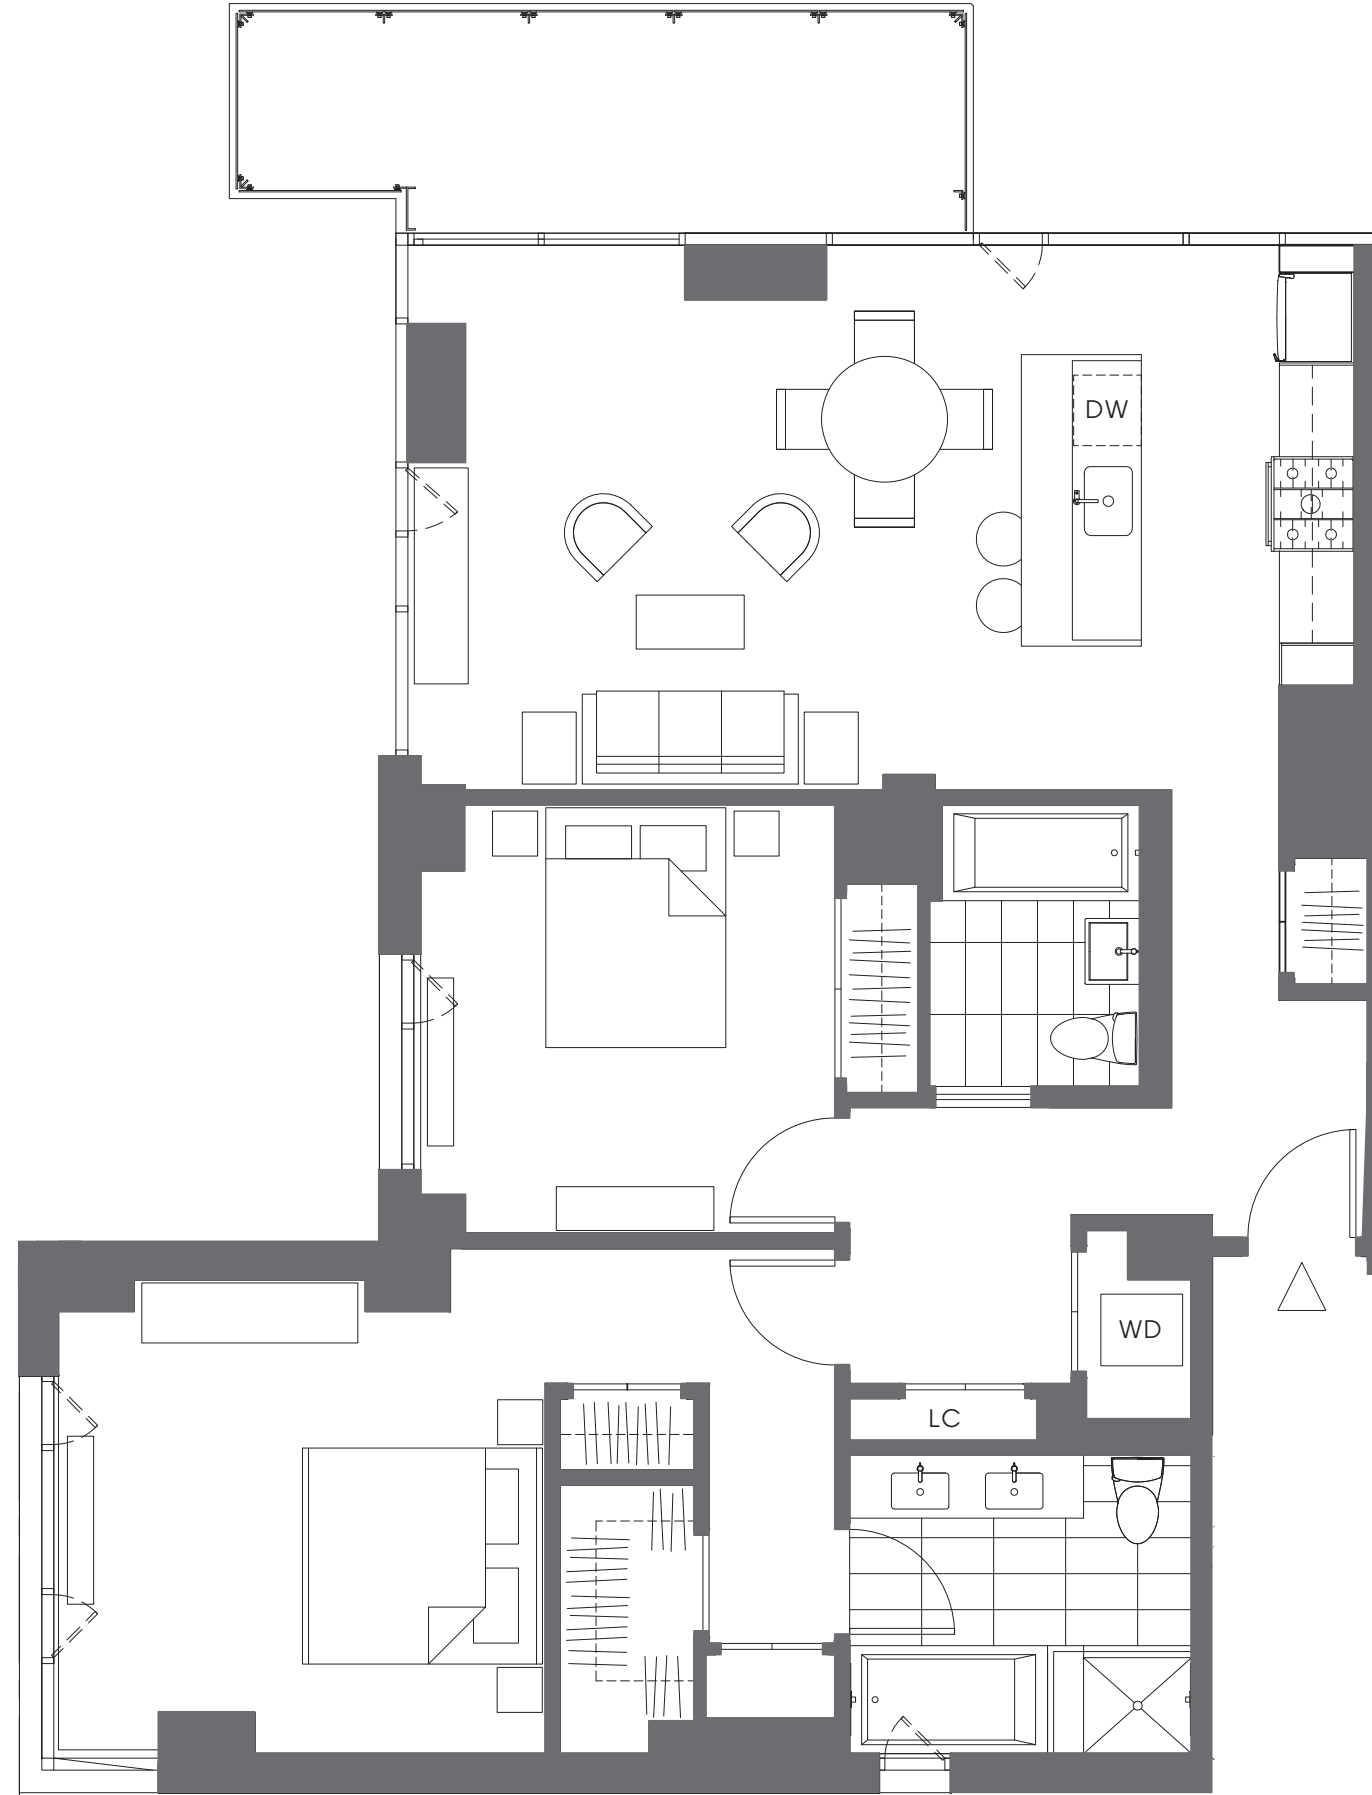

17A
18A

2 BEDROOM + BALCONY

BALCONY
6'-5" x 20'-8"

LIVING/DINING
15'-2" x 17'-10"

MASTER BEDROOM
14'-1" x 13'-6"

BEDROOM
11'-11" x 11'-6"

KITCHEN
12'-0" x 8'-5"

FRONTIER