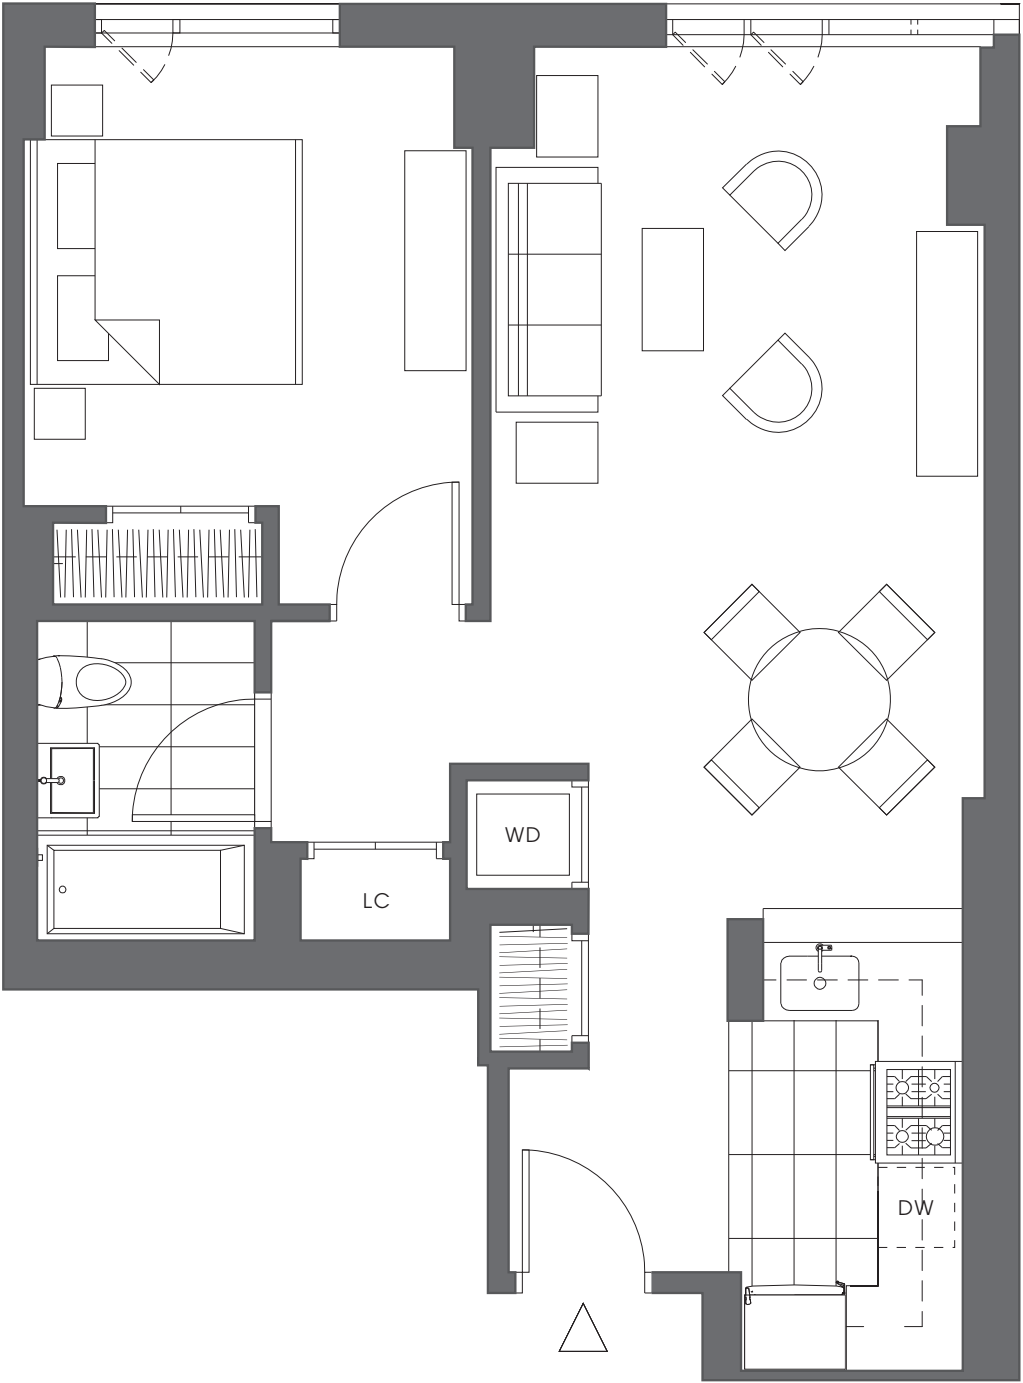

RESIDENCE 804-1404

1 BEDROOM

LIVING/DINING
21'-6" X 12'-2"

BEDROOM
13'-9" X 11'-0"

FRONTIER